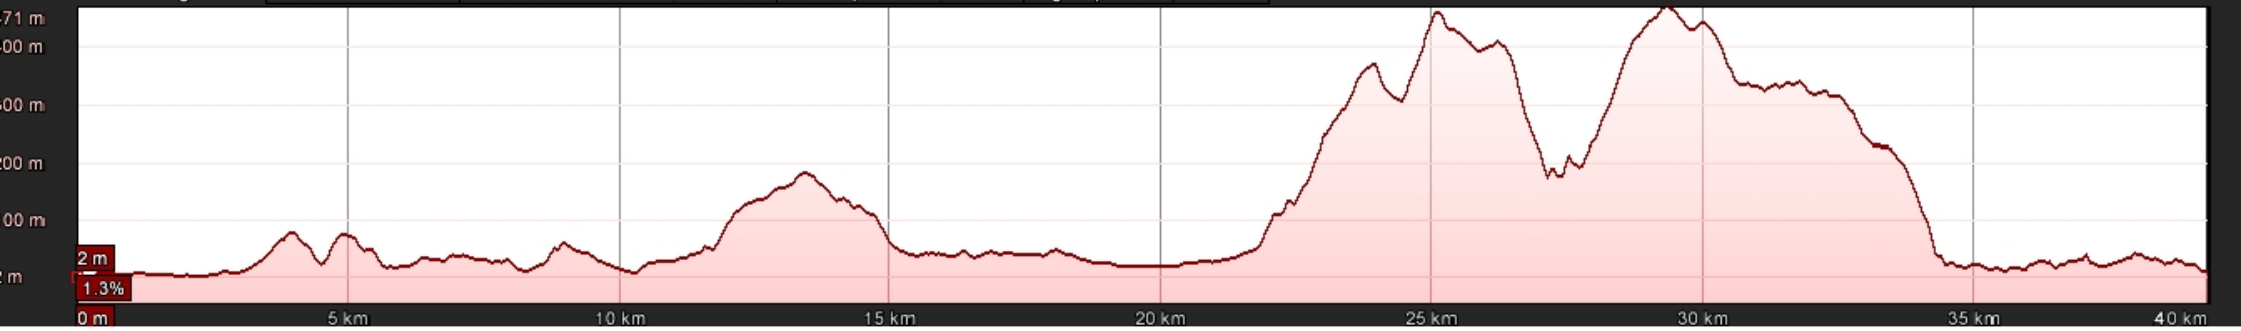

Monday 15th October 2012
PROLOGUE - EAGLE SQUARE (XCT)
1.8kms

Imagery Date: 4/8/2006

2005

6°18'37.02" N 99°51'10.37" E elev 1 m

Graph: Min . Avg. Max Elevation: 0.3, 5 m

Range Totals: Distance: 1.66 km Elev Gain/Loss: 9.54 m, -9.97 m Max Slope: 3.7%, -4.8% Avg Slope: 1.0%, -1.3%

Tuesday 16th October 2012
STAGE 1 - LANGKAWI ROUND ISLAND (XCM)
65kms

Wednesday 17th October 2012
STAGE 2 - EAST TO WEST (XCP)
45kms

FINISH

START

Graph: Min. Avg. Max. Elevation: 2, 127, 471 m
Range Totals: Distance: 39.4 km Elev Gain/Los-s: 1482 m, -1471 m Max Slope: 31.1%, -37.1% Avg Slope: 7.1%, -6.7%

Thursday 18th October 2012
STAGE 3 - LANGKAWI MARATHON (XCM)
90kms (3laps x 30kms)

Friday 19th October 2012
STAGE 4 - LANGKAWI GEOPARK (XCO)
90minutes - 4.5kms/lap

Imagery Date: 1/31/2006 2006

6°22'28.66" N 99°40'41.49" E elev. 178 m

Range Totals: Distance: 4.42 km Elev Gain/Loss: 151 m. -150 m Max Slope: 29.1% -27.9% Avg Slope: 5.7% -7.5%

Saturday 19th October 2012
STAGE 5 - On The Beach (XCC)
45minutes - 1.6kms/lap

LANGKAWI INTERNATIONAL MOUNTAIN BIKE CHALLENGE 2012