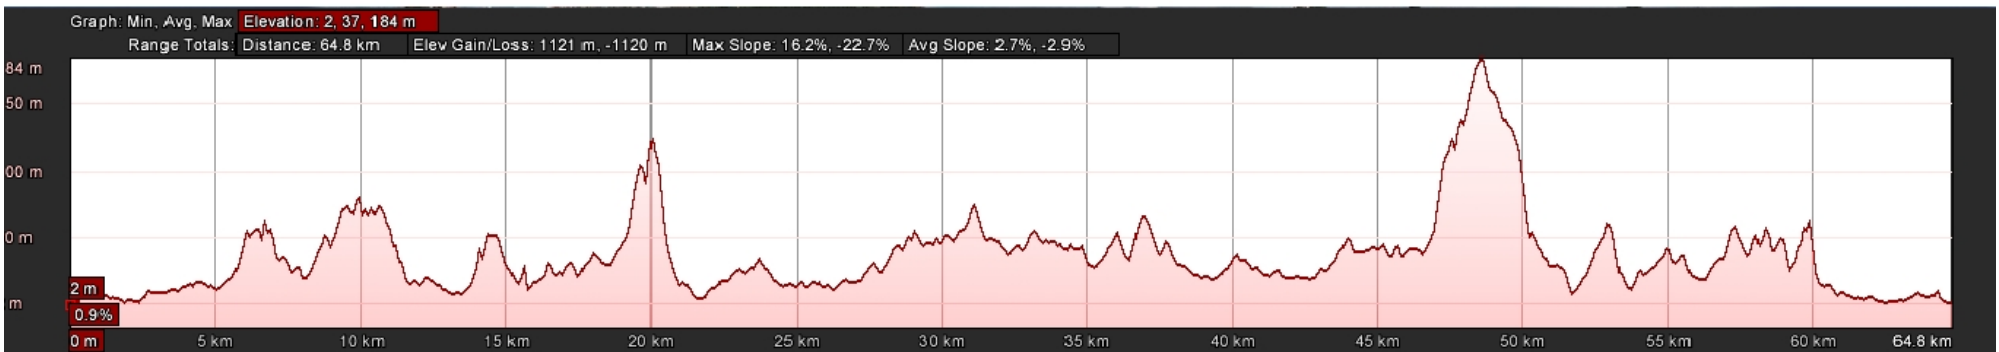

Monday 15th October 2012
PROLOGUE - EAGLE SQUARE (XCT)
1.8kms

Imagery Date: 4/8/2006

2005

6°18'37.02" N 99°51'10.37" E elev 1 m

Graph: Min . Avg. Max Elevation: 0.3, 5 m

Range Totals: Distance: 1.66 km Elev Gain/Loss: 9.54 m, -9.97 m Max Slope: 3.7%, -4.8% Avg Slope: 1.0%, -1.3%

Tuesday 16th October 2012
STAGE 1 - LANGKAWI ROUND ISLAND (XCM)
65kms

Wednesday 17th October 2012
STAGE 2 - EAST TO WEST (XCP)
45kms

FINISH

START

Graph: Min. Avg. Max. Elevation: 2, 127, 471 m
Range Totals: Distance: 39.4 km Elev Gain/Los-s: 1482 m, -1471 m Max Slope: 31.1%, -37.1% Avg Slope: 7.1%, -6.7%

Thursday 18th October 2012
STAGE 3 - LANGKAWI MARATHON (XCM)
90kms (3laps x 30kms)

Friday 19th October 2012
STAGE 4 - LANGKAWI GEOPARK (XCO)
90minutes - 4.5kms/lap

Imagery Date: 1/31/2006 2006

6°22'28.66" N 99°40'41.49" E elev. 178 m