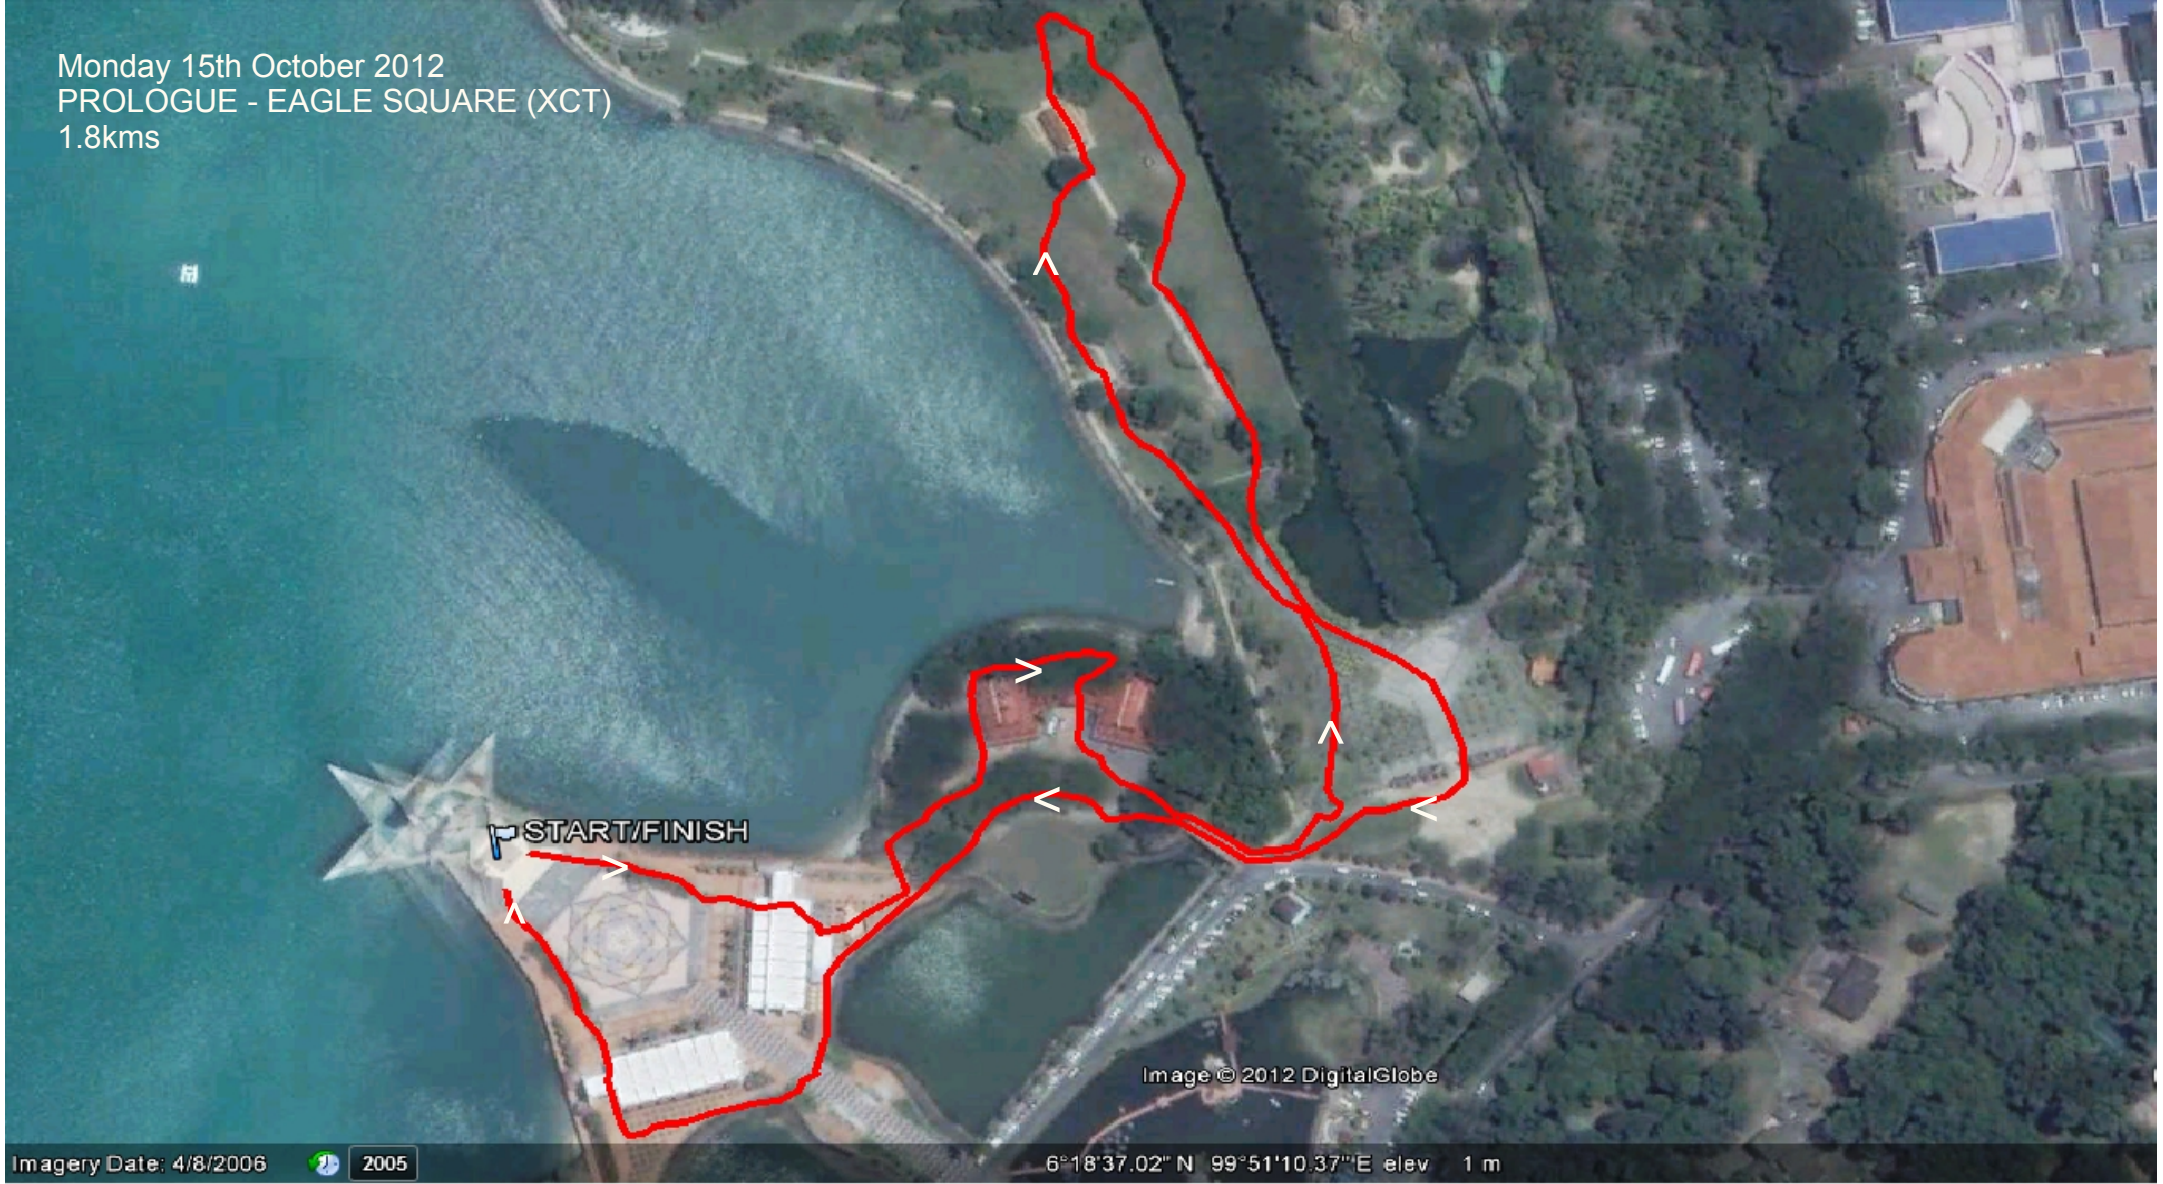

Friday 19th October

STAGE 4 - LANGKAWI GEOPARK CROSS-COUNTRY (XCO)

Lap distance 4.5km - Oriental Village

- 0830hrs Race Start - Men's Masters & Senior Masters - 75mins**
- 1030hrs Race Start - Women's Open - 90mins**
- 12.30hrs Break for Friday Prayers
- 1500hrs Race Start - Men's Open - 90 mins**
- 1700hrs Prize Presentation

Saturday 20th October

STAGE 5 - PANTAI KOK SHORT CIRCUIT (XCC)

Lap distance - 1.6km - Pantai Kok

- 1000hrs Race Start - Men's Masters & Senior Masters - 30mins**
- 1100hrs Public Concert – First Act
- 1200hrs Race Start - Women's Open - 45mins**
- 1300hrs Public Concert – Second Act
- 1400hrs Race Start - Men's Open - 45mins**
- 1500hrs Prize Presentation
- 1520hrs Public Concert
- 1930hrs Farewell Dinner/Barbeque
- 2230hrs Dinner & LIMBC 2012 Ends

Monday 15th October 2012
PROLOGUE - EAGLE SQUARE (XCT)
1.8kms

Imagery Date: 4/8/2006

2005

6°18'37.02" N 99°51'10.37" E elev 1 m

Graph: Min . Avg. Max Elevation: 0.3, 5 m

Range Totals: Distance: 1.66 km Elev Gain/Loss: 9.54 m, -9.97 m Max Slope: 3.7%, -4.8% Avg Slope: 1.0%, -1.3%