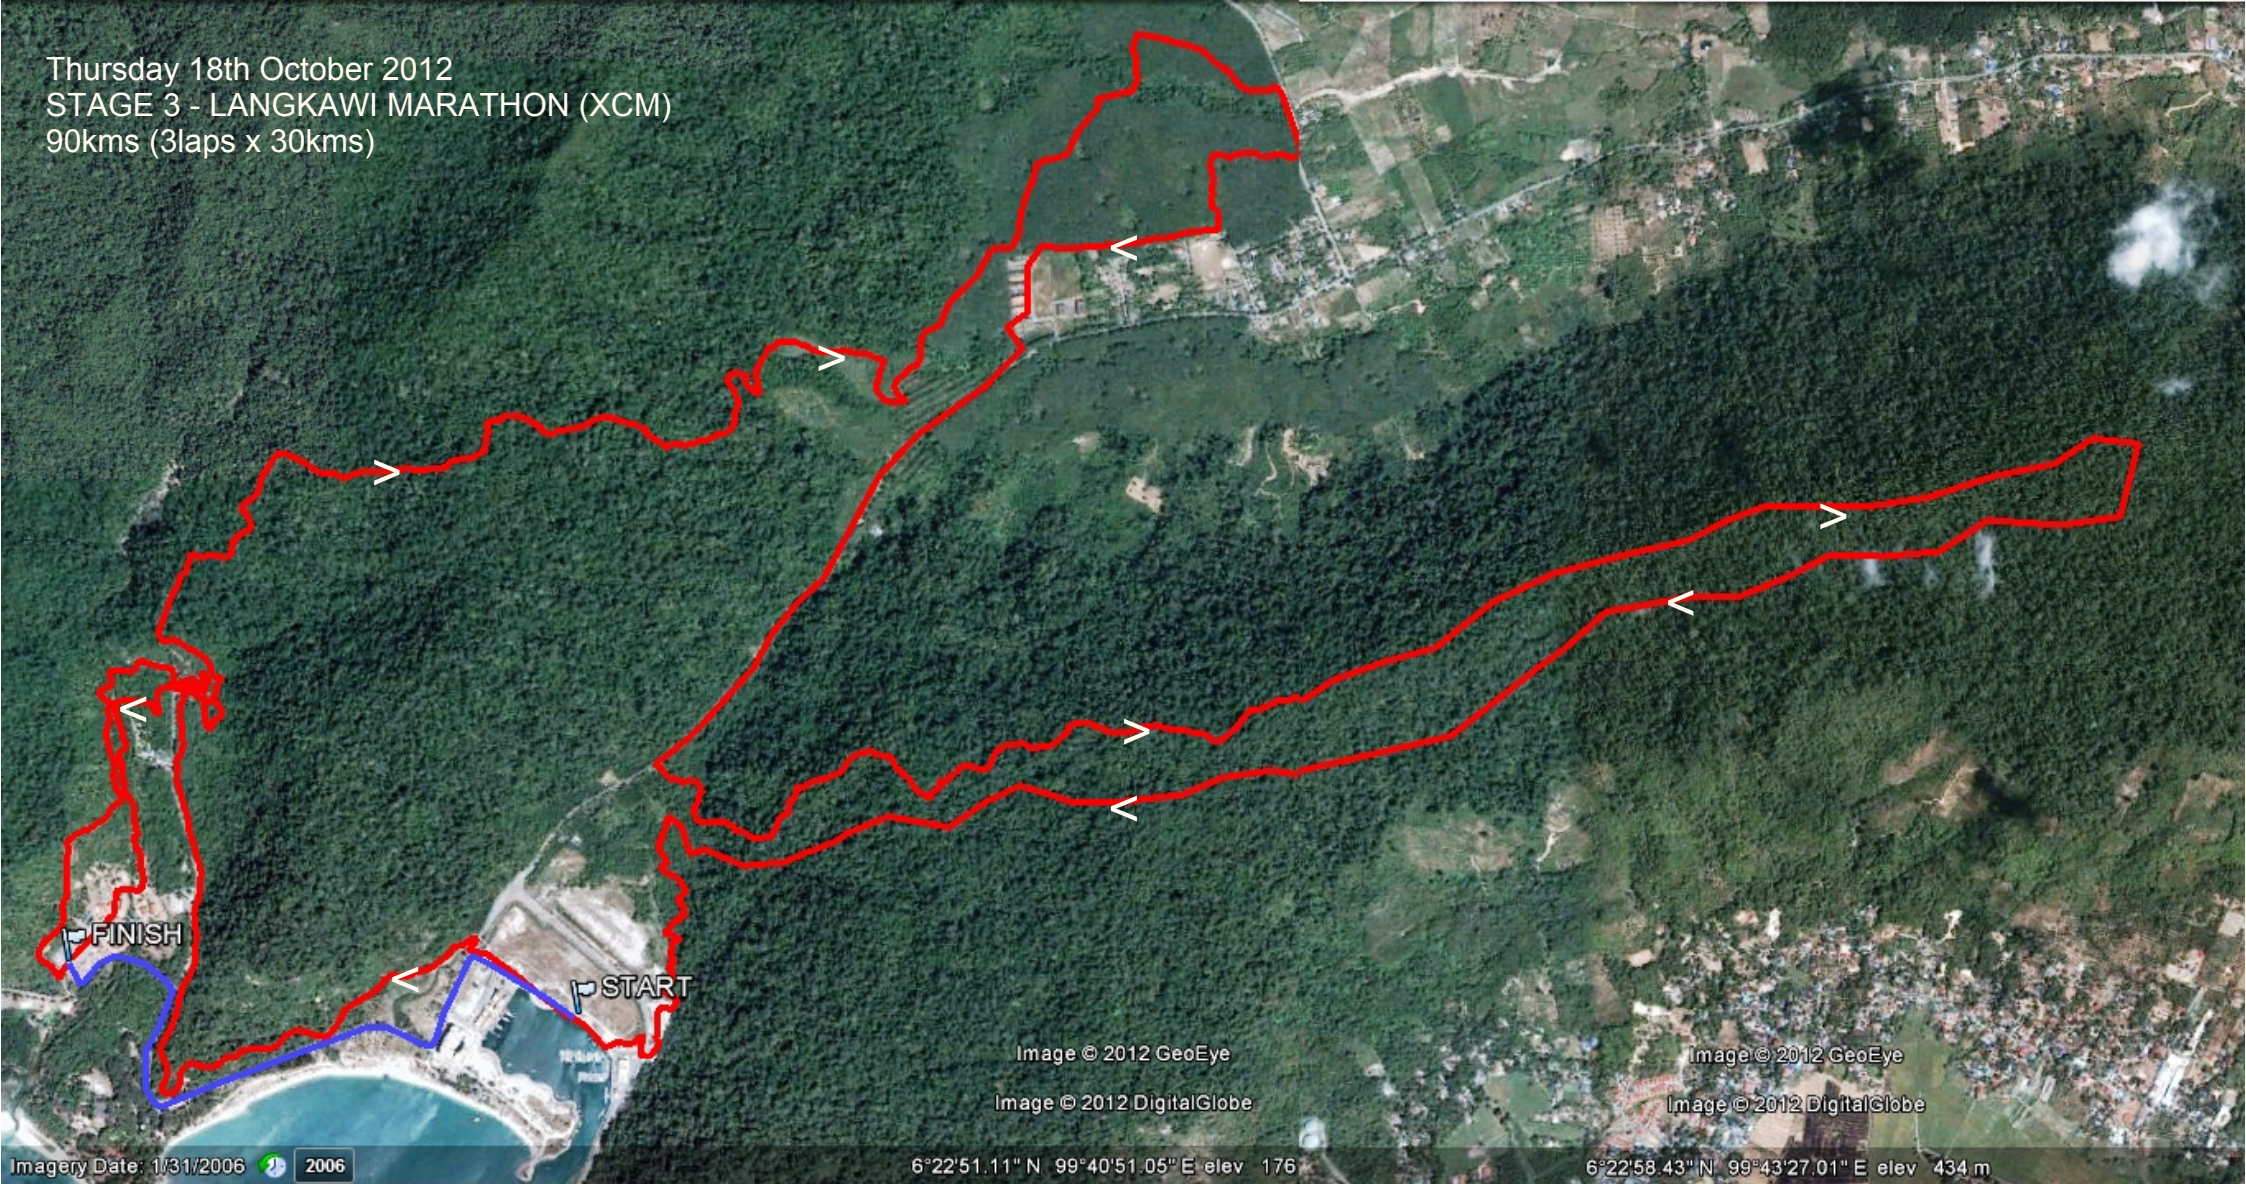

Friday 19th October

STAGE 4 - LANGKAWI GEOPARK CROSS-COUNTRY (XCO)

Lap distance 4.5km - Oriental Village

- 0830hrs Race Start - Men's Masters & Senior Masters - 75mins**
- 1030hrs Race Start - Women's Open - 90mins**
- 12.30hrs Break for Friday Prayers
- 1500hrs Race Start - Men's Open - 90 mins**
- 1700hrs Prize Presentation

Monday 15th October 2012
PROLOGUE - EAGLE SQUARE (XCT)
1.8kms

Imagery Date: 4/8/2006

2005

6°18'37.02" N 99°51'10.37" E elev 1 m

Graph: Min . Avg. Max Elevation: 0.3, 5 m

Range Totals: Distance: 1.66 km Elev Gain/Loss: 9.54 m, -9.97 m Max Slope: 3.7%, -4.8% Avg Slope: 1.0%, -1.3%

Tuesday 16th October 2012
STAGE 1 - LANGKAWI ROUND ISLAND (XCM)
65kms

Wednesday 17th October 2012
STAGE 2 - EAST TO WEST (XCP)
45kms

FINISH

START

Graph: Min. Avg. Max. Elevation: 2, 127, 471 m
Range Totals: Distance: 39.4 km Elev Gain/Los-s: 1482 m, -1471 m Max Slope: 31.1%, -37.1% Avg Slope: 7.1%, -6.7%

Thursday 18th October 2012
STAGE 3 - LANGKAWI MARATHON (XCM)
90kms (3laps x 30kms)

Friday 19th October 2012
STAGE 4 - LANGKAWI GEOPARK (XCO)
90minutes - 4.5kms/lap

Imagery Date: 1/31/2006 2006

6°22'28.66" N 99°40'41.49" E elev. 178 m