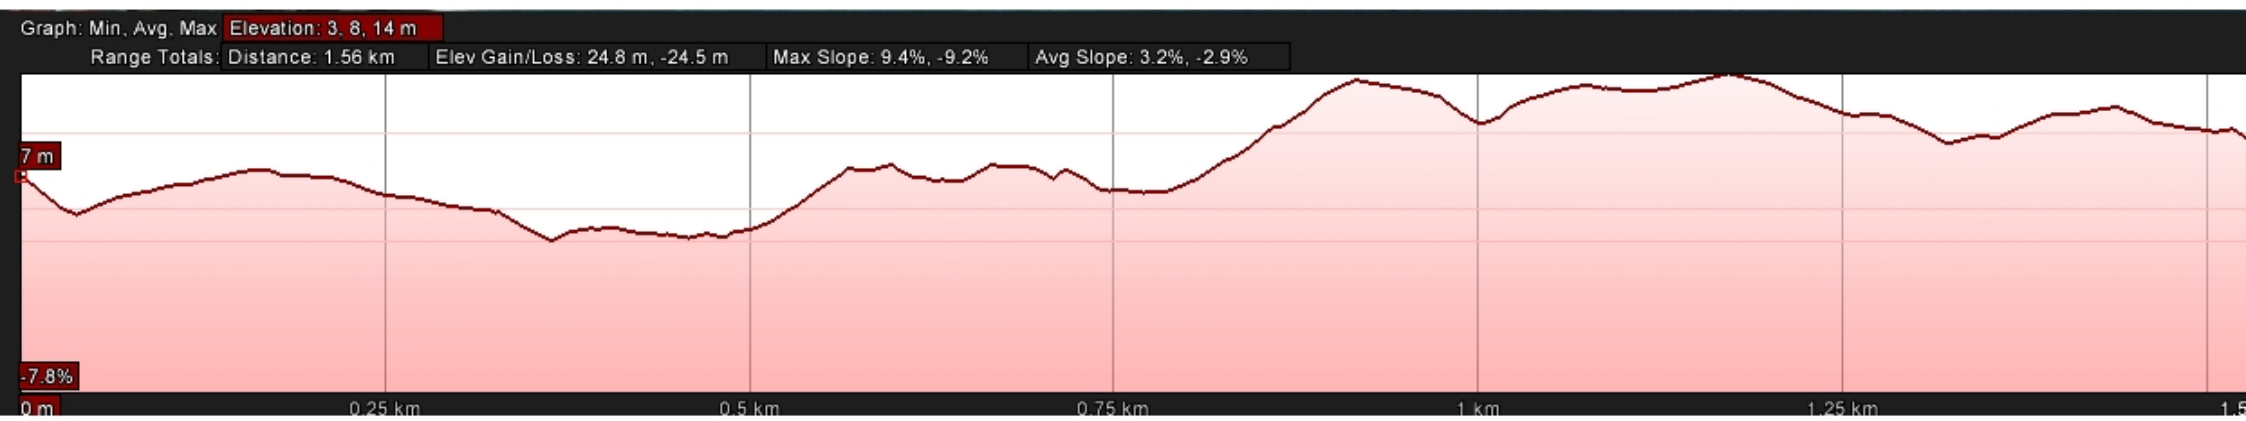

Monday 15th October 2012
PROLOGUE - EAGLE SQUARE (XCT)
1.8kms

Imagery Date: 4/8/2006

2005

6°18'37.02" N 99°51'10.37" E elev 1 m

Graph: Min . Avg. Max Elevation: 0.3, 5 m

Range Totals: Distance: 1.66 km Elev Gain/Loss: 9.54 m, -9.97 m Max Slope: 3.7%, -4.8% Avg Slope: 1.0%, -1.3%

Tuesday 16th October 2012
STAGE 1 - LANGKAWI ROUND ISLAND (XCM)
65kms

Wednesday 17th October 2012
STAGE 2 - EAST TO WEST (XCP)
45kms

FINISH

START

Graph: Min. Avg. Max. Elevation: 2, 127, 471 m
Range Totals: Distance: 39.4 km Elev Gain/Los-s: 1482 m, -1471 m Max Slope: 31.1%, -37.1% Avg Slope: 7.1%, -6.7%

Thursday 18th October 2012
STAGE 3 - LANGKAWI MARATHON (XCM)
90kms (3laps x 30kms)

Friday 19th October 2012
STAGE 4 - LANGKAWI GEOPARK (XCO)
90minutes - 4.5kms/lap

Imagery Date: 1/31/2006 2006

6°22'28.66" N 99°40'41.49" E elev. 178 m

Range Totals: Distance: 4.42 km Elev Gain/Loss: 151 m. -150 m Max Slope: 29.1% -27.9% Avg Slope: 5.7% -7.5%

Saturday 19th October 2012
STAGE 5 - On The Beach (XCC)
45minutes - 1.6kms/lap

LANGKAWI INTERNATIONAL MOUNTAIN BIKE CHALLENGE 2012